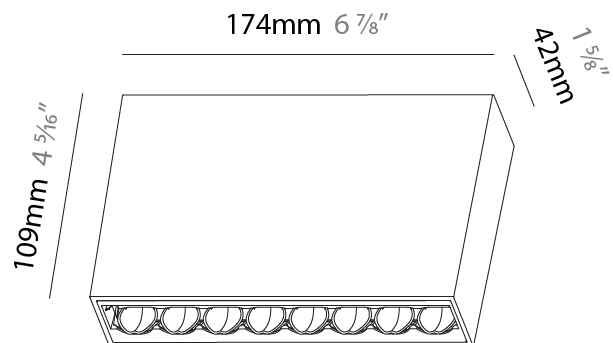

GENERAL

Series: Magiq Hollow Wallwash
Subseries: Magiq Hollow Wallwash
Brand: Prolicht
Division: Architectural
Mounting Type: Surface
Mounting Location: Ceiling
Subcategory: Wallwash

PHYSICAL

Shape: Rectangle
Length (mm): 174
Length (in): 6 ⁷/₈
Width (mm): 42
Width (in): 1 ⁵/₈
Height (mm): 109
Height (in): 4 ⁵/₁₆
Light Distribution: Direct
Fixture Finish: SSR / BKV / CWI / CRY / HAB / UFT / ITA / RUA / FTG / MYG / LOD / PUS / FRO / FUP / KIA / POP / BLS / SPG / MEY / GOH / GUM / CHC / COM / ABZ / JAG / OBR / MOS / ROR
Holder Finish: WHI / BLK
Fixture Material: Aluminum Die Cast

ELECTRICAL

Lamp Type: LED (Zhaga Standard)
Input Wattage (W): 19
Total Output Wattage (W): 17.3
Dimming: Tri-Mode (Non-Dimming and Phase Dimming (120Vac only) and 0-10V Dimming)
Driver Included: Yes
Driver Location: Integrated
Driver Type: Constant Current - Universal
Driver Class: Class 1
Input Voltage (V): 120 - 277
Constant Current (mA): 700mA

LED

Number of LEDs: 4
Color Temperature (°K): 2700 / 3000 / 3500 / 4000
Max. Delivered Lumen (lm): 1270 / 1270 / 1513 / 1544
Nominal Lumen (lm): 1492 / 1492 / 1778 / 1814
CRI: >90 CRI
Efficiency (%): 80
Lamp Life (hrs): 50000

OPTICAL

Adjustability: Fixed

RATINGS AND CERTIFICATIONS

Certified By: Certified for North American Standards
IP rating: IP20