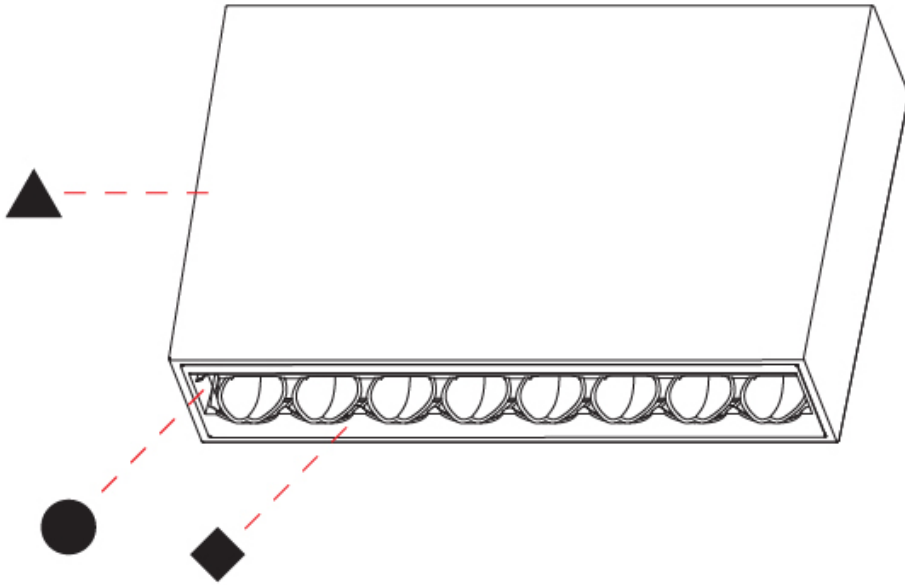

MAGIQ HOLLOW WALLWASH SURFACE

A3D188-

PROJECT	_____
TYPE	_____
SPECIFIER	_____
QUANTITY	_____
DATE	_____

A