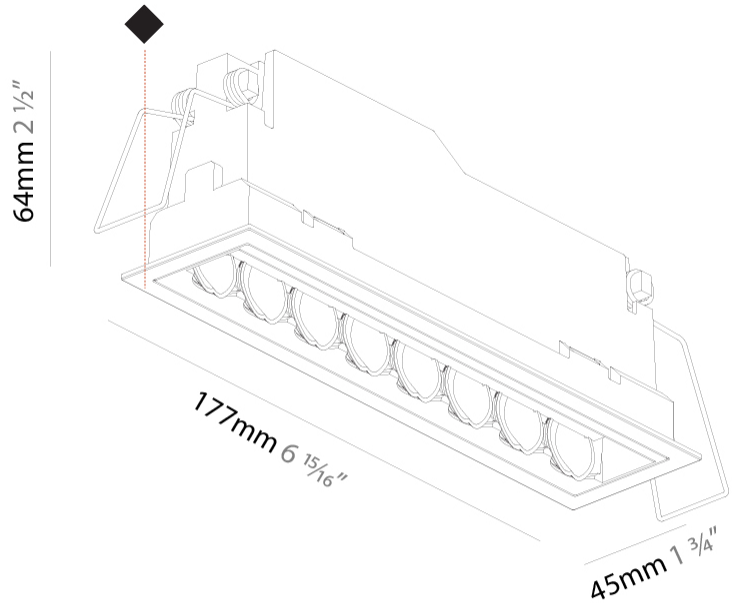

GENERAL

Series: Magiq Hollow Wallwash
Subseries: Magiq Hollow Wallwash
Brand: Prolicht
Division: Architectural
Mounting Type: Recessed
Mounting Location: Ceiling
Subcategory: Wallwash

PHYSICAL

Shape: Rectangle
Length (mm): 177
Length (in): 6 ¹⁵/₁₆
Width (mm): 45
Width (in): 1 ³/₄
Height (mm): 64
Height (in): 2 ¹/₂
Ceiling Thickness (mm): 5 - 30
Ceiling Thickness (in): 1/16 - 1 ³/₁₆
Min. Recessing Depth (mm): 100
Min. Recessing Depth (in): 3 ¹⁵/₁₆
Light Distribution: Downlight
Fixture Finish: SSR / BKV / CWI / CRY / HAB / UFT / ITA / RUA / FTG / MYG / LOD / PUS / FRO / FUP / KIA / POP / BLS / SPG / MEY / GOH / GUM / CHC / COM / ABZ / JAG / OBR / MOS / ROR
Fixture Material: Aluminum Die Cast
Cut-out Measurements: 170mm / 6 11/16" x 38mm / 1 1/2"

ELECTRICAL

Lamp Type: LED (Zhaga Standard)
Input Wattage (W): 19
Total Output Wattage (W): 17.2
Dimming: Tri-Mode (Non-Dimming and Phase Dimming (120Vac only) and 0-10V Dimming)
Driver Included: No
Driver Location: Remote
Driver Type: Constant Current - Universal
Driver Class: Class 2
Input Voltage (V): 120 - 277
Constant Current (MA): 700

LED

Number of LEDs: 8
Color Temperature (°K): 2700 / 3000 / 3500 / 4000
Max. Delivered Lumen (lm): 1270 / 1270 / 1513 / 1544
Nominal Lumen (lm): 1492 / 1492 / 1778 / 1814
CRI: >90 CRI
Lamp Life (hrs): 50000

OPTICAL

RATINGS AND CERTIFICATIONS

Certified By: CSA Certified to UL and CSA Standards
IP rating: IP20

100mm
3 ¹⁵/₁₆"

5 - 30 mm
³/₁₆" - 1 ³/₁₆"

170mm x 38mm
6 ¹¹/₁₆" x 1 ¹/₂"