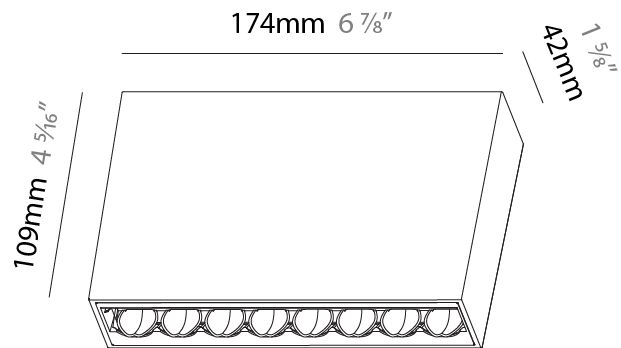

GENERAL

Series: Magiq Hollow Wallwash
Subseries: Magiq Hollow Wallwash
Brand: Prolicht
Division: Architectural
Mounting Type: Surface
Mounting Location: Ceiling
Subcategory: Wallwash

PHYSICAL

Shape: Rectangle
Length (mm): 174
Length (in): 6 7/8
Width (mm): 42
Width (in): 1 5/8
Height (mm): 109
Height (in): 4 5/16
Light Distribution: Direct
Fixture Finish: SSR / BKV / CWI / CRY / HAB / UFT / ITA / RUA / FTG / MYG / LOD / PUS / FRO / FUP / KIA / POP / BLS / SPG / MEY / GOH / GUM / CHC / COM / ABZ / JAG / OBR / MOS / ROR
Holder Finish: WHI / BLK
Accent Finish: SSR / BKV / CWI / CRY / HAB / LAG / UFT / ITA / RUA / RUR / MIC / FTG / MYG / TWT / LOD / PUS / FRO / FUP / KIA / POP / BLS / SPG / MEY / GOH / GUM / CHC / COM / ABZ / JAG
Fixture Material: Aluminum Die Cast

ELECTRICAL

Lamp Type: LED (Zhaga Standard)
Input Wattage (W): 19
Total Output Wattage (W): 17.3
Dimming: Tri-Mode (Non-Dimming and Phase Dimming (120Vac only) and 0-10V Dimming)
Driver Included: Yes
Driver Location: Integrated
Driver Type: Constant Current - Universal
Driver Class: Class 1
Input Voltage (V): 120 - 277
Constant Current (MA): 700mA

LED

Number of LEDs: 4
Color Temperature (°K): 2700 / 3000 / 3500 / 4000
Max. Delivered Lumen (lm): 1270 / 1270 / 1513 / 1544
Nominal Lumen (lm): 1492 / 1492 / 1778 / 1814
CRI: >90 CRI
Efficiency (%): 80
Lamp Life (hrs): 50000

OPTICAL

Adjustability: Fixed

RATINGS AND CERTIFICATIONS

Certified By: Certified for North American Standards
IP rating: IP20